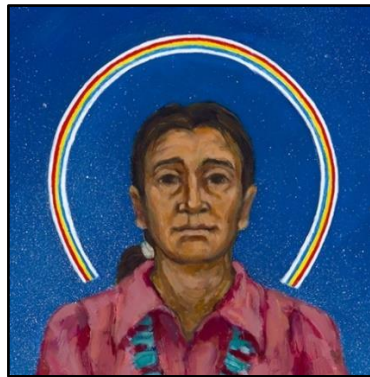

## *American Diptych*

### Image Sizes and Prices:

Diptych (Set of 2)

- Small – 24” x 15” \$600
- Medium – 36” x 22” \$700
- Large – 40” x 24” \$800
- Single reproductions – small, medium, or large \$400

## *Diyin Christ of the Diné*

This painting was commissioned for the Episcopal Church in Navajoland, painted by Margaret Adams Parker, and installed at the ECN Hozho Wellness Center in 2023.

100% of the sales of these reproductions go to support the mission of the ECN.